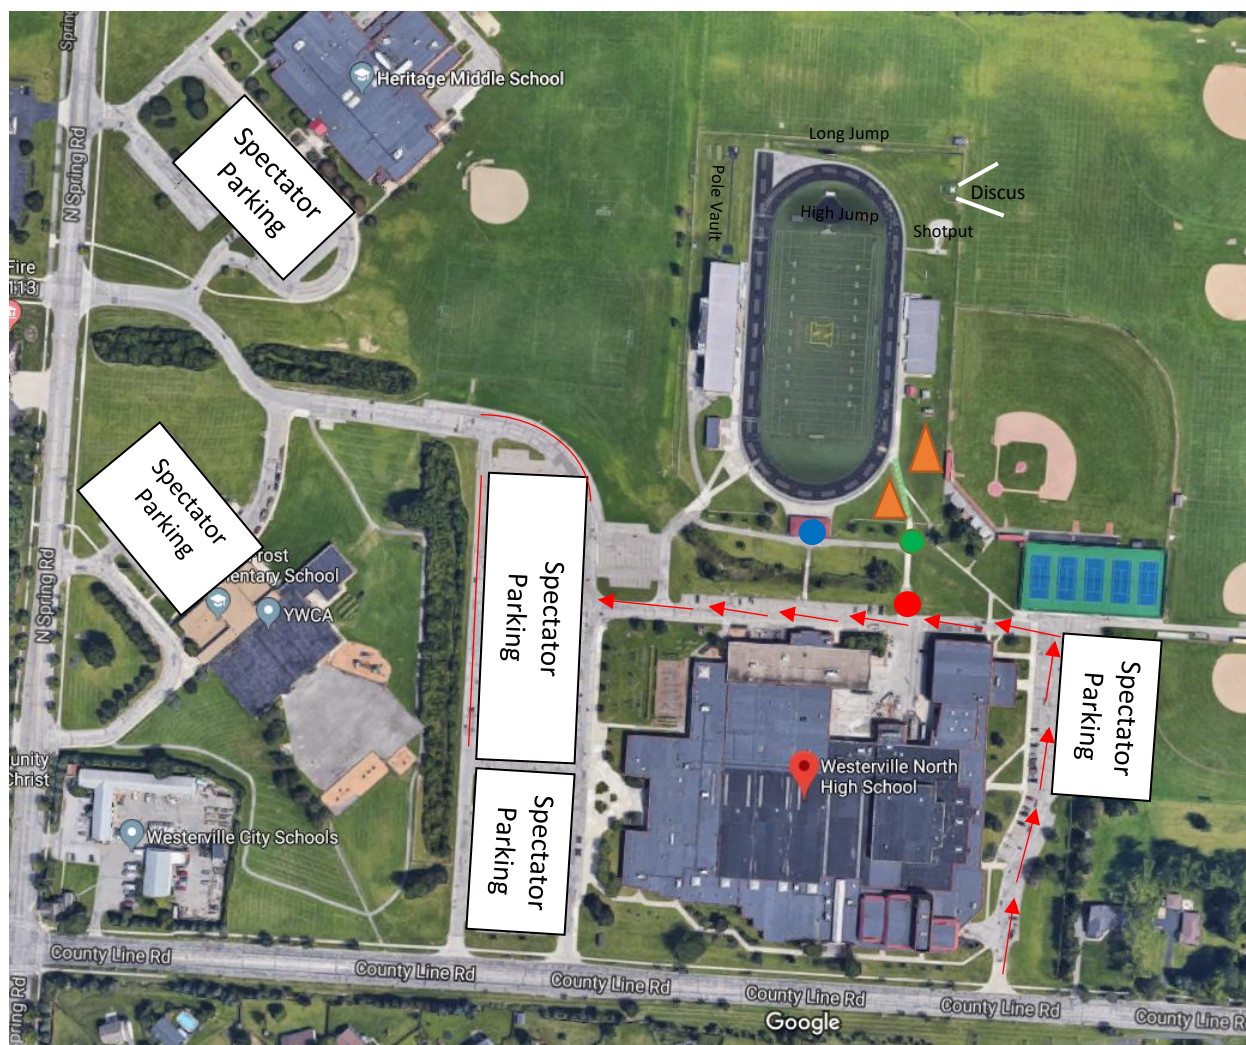

DII Central District Track & Field
Welcome to Westerville North High School
950 County Line Rd., Westerville, OH 43081

The District Track and Field Championships are located in Jim McCann Stadium at Westerville North High School.

Team Transportation vehicles will follow the **Red Arrowed Line** to enter and drop off **Red Circle ●**. The **TEAM ENTRANCE** is located at the gate marked with the **GREEN CIRCLE ●**

Team's Transportation vehicles are not permitted to park in spectator parking areas. They must park on the perimeter of the spectator parking marked by **thin red lines**. The vehicle will remain parked here for the entire day each day.

Team camps are permitted in the grass areas shown with the **orange triangle**.

Spectators should park in appropriate spaces of the lots shown on the map as Spectator Parking

There will be one point of entry for the event for spectators marked by a **blue circle ●**