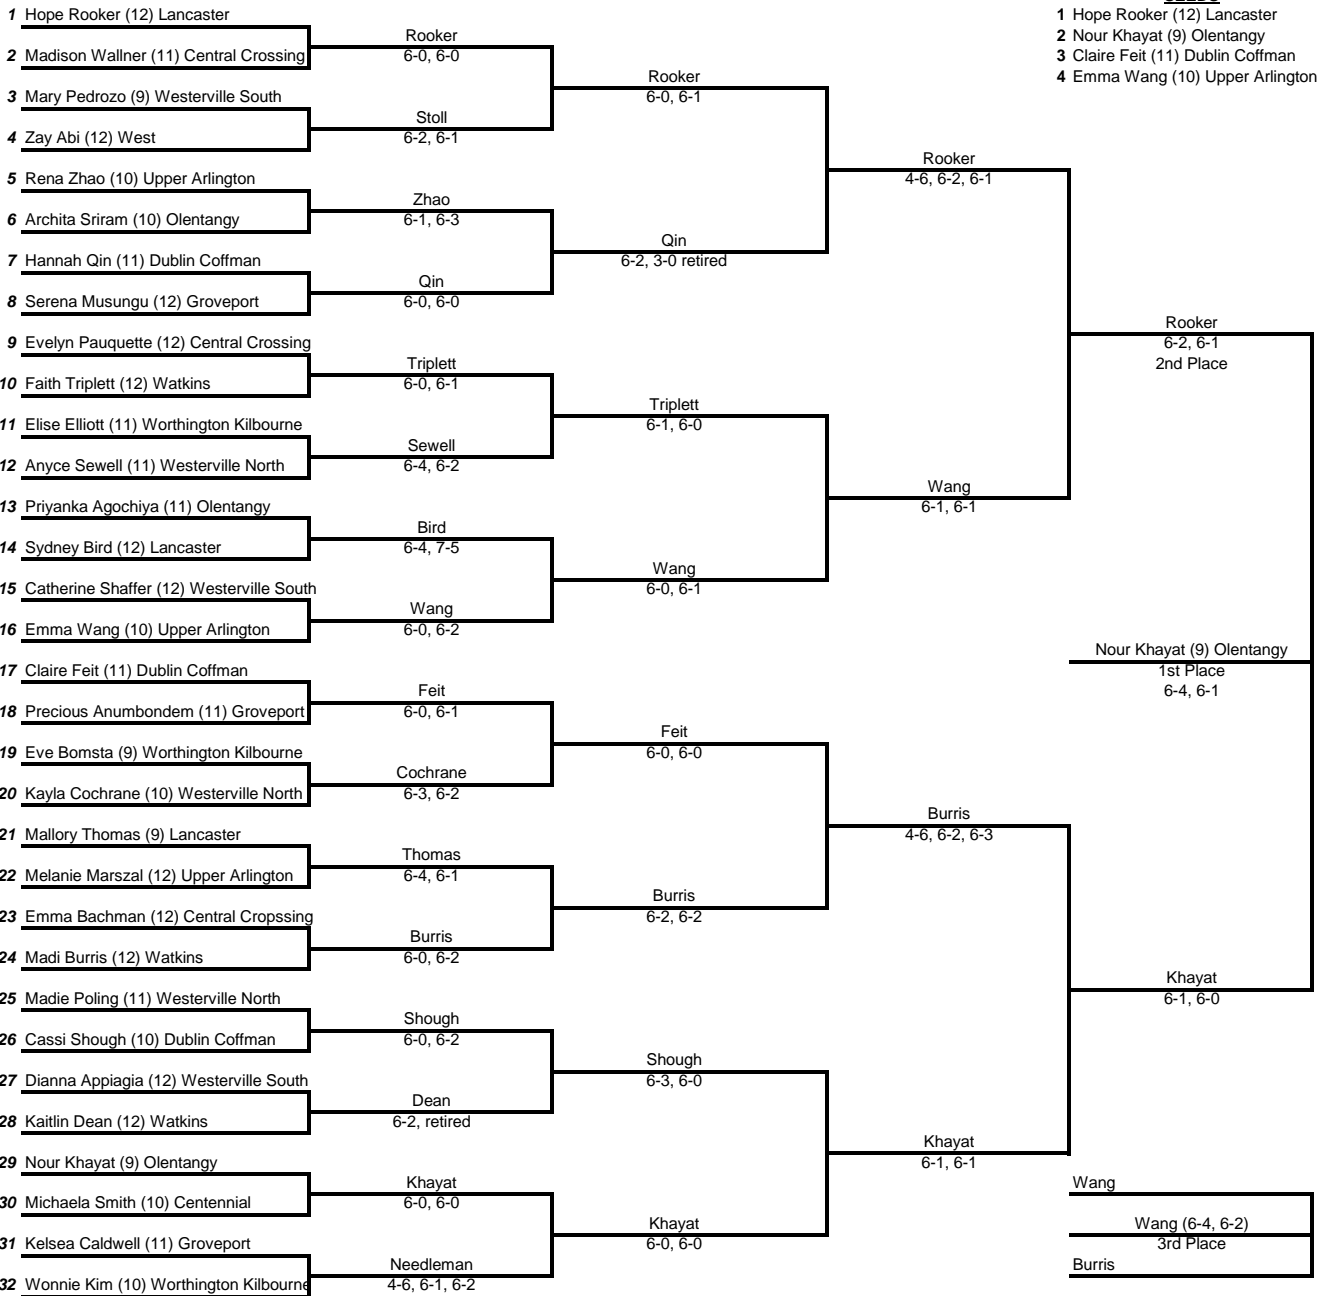

# GIRLS 2018 SECTIONAL TENNIS DIVISION I

## Upper Arlington Singles Draw

**Feed-In Bracket**

**Feed-In Bracket**