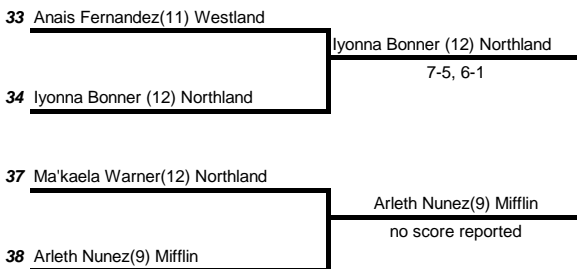

Feed-In Bracket