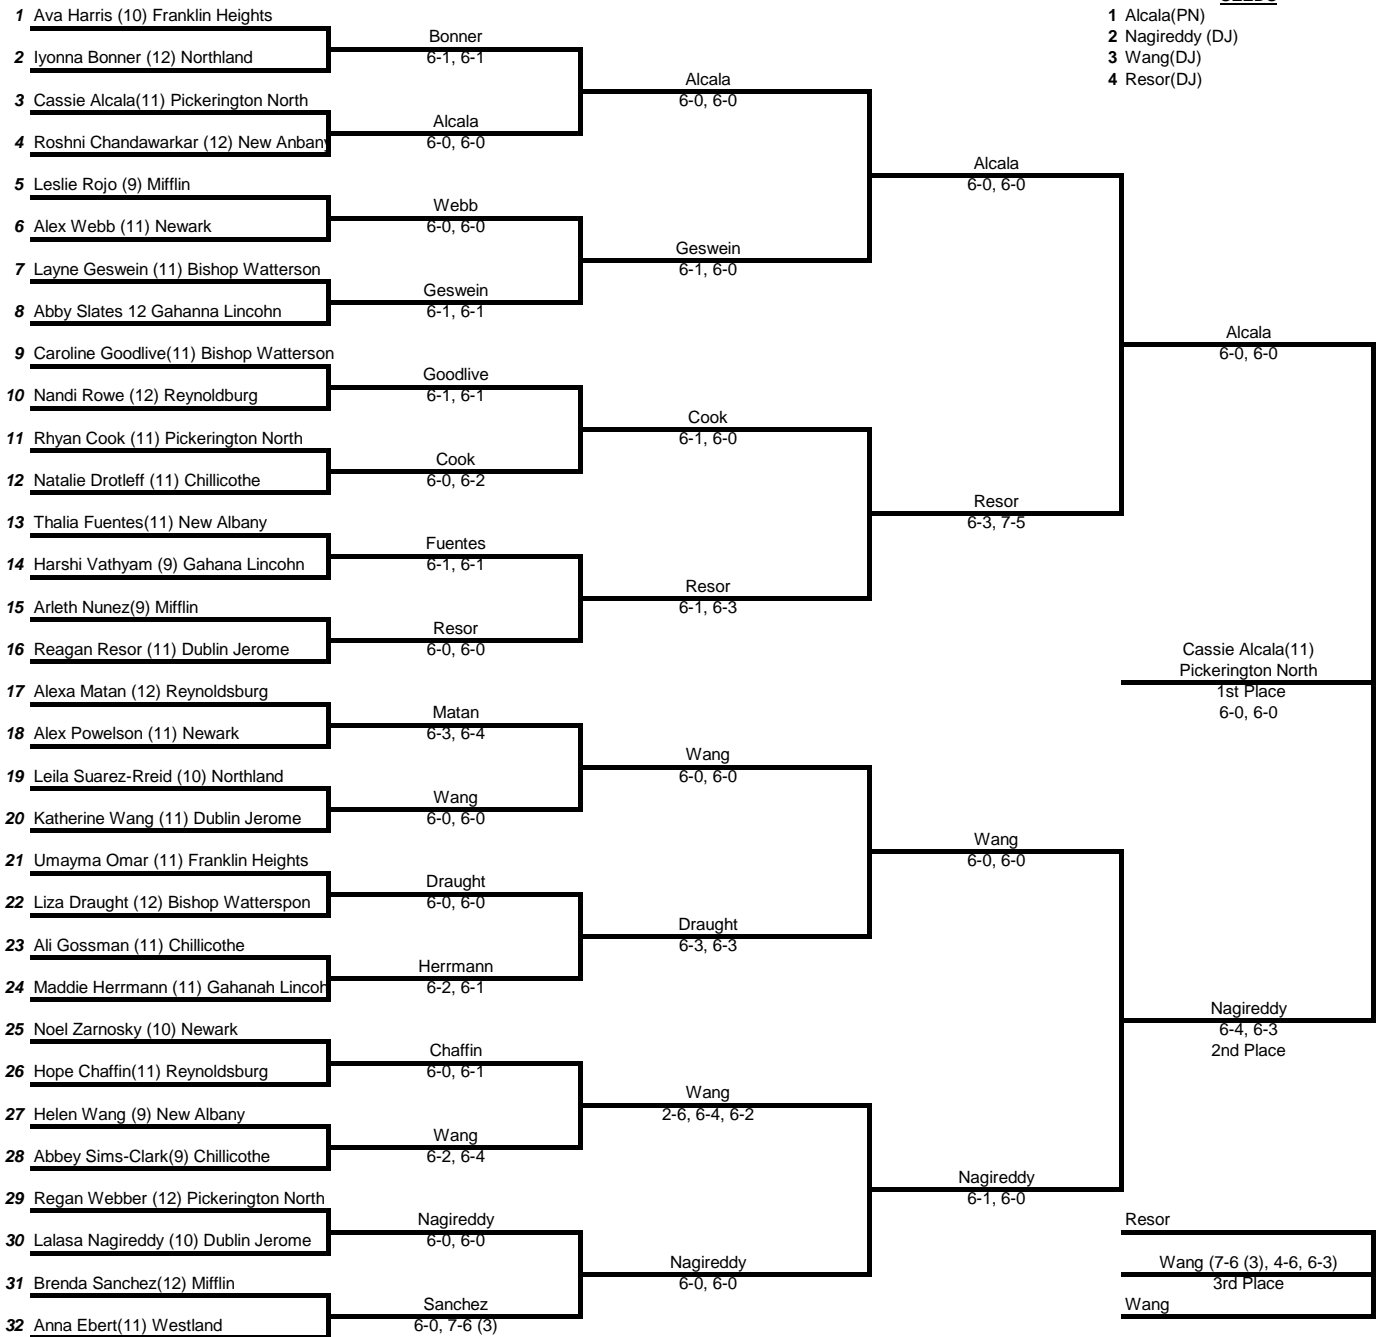

2018 GIRLS SECTIONAL TENNIS DIVISION I

Reynoldsburg Singles Draw

SEEDS