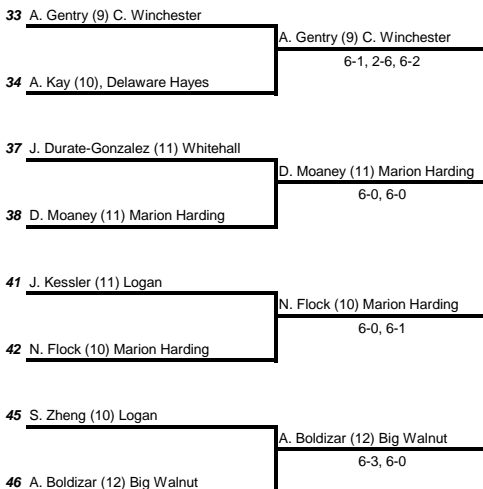

Feed-In Bracket