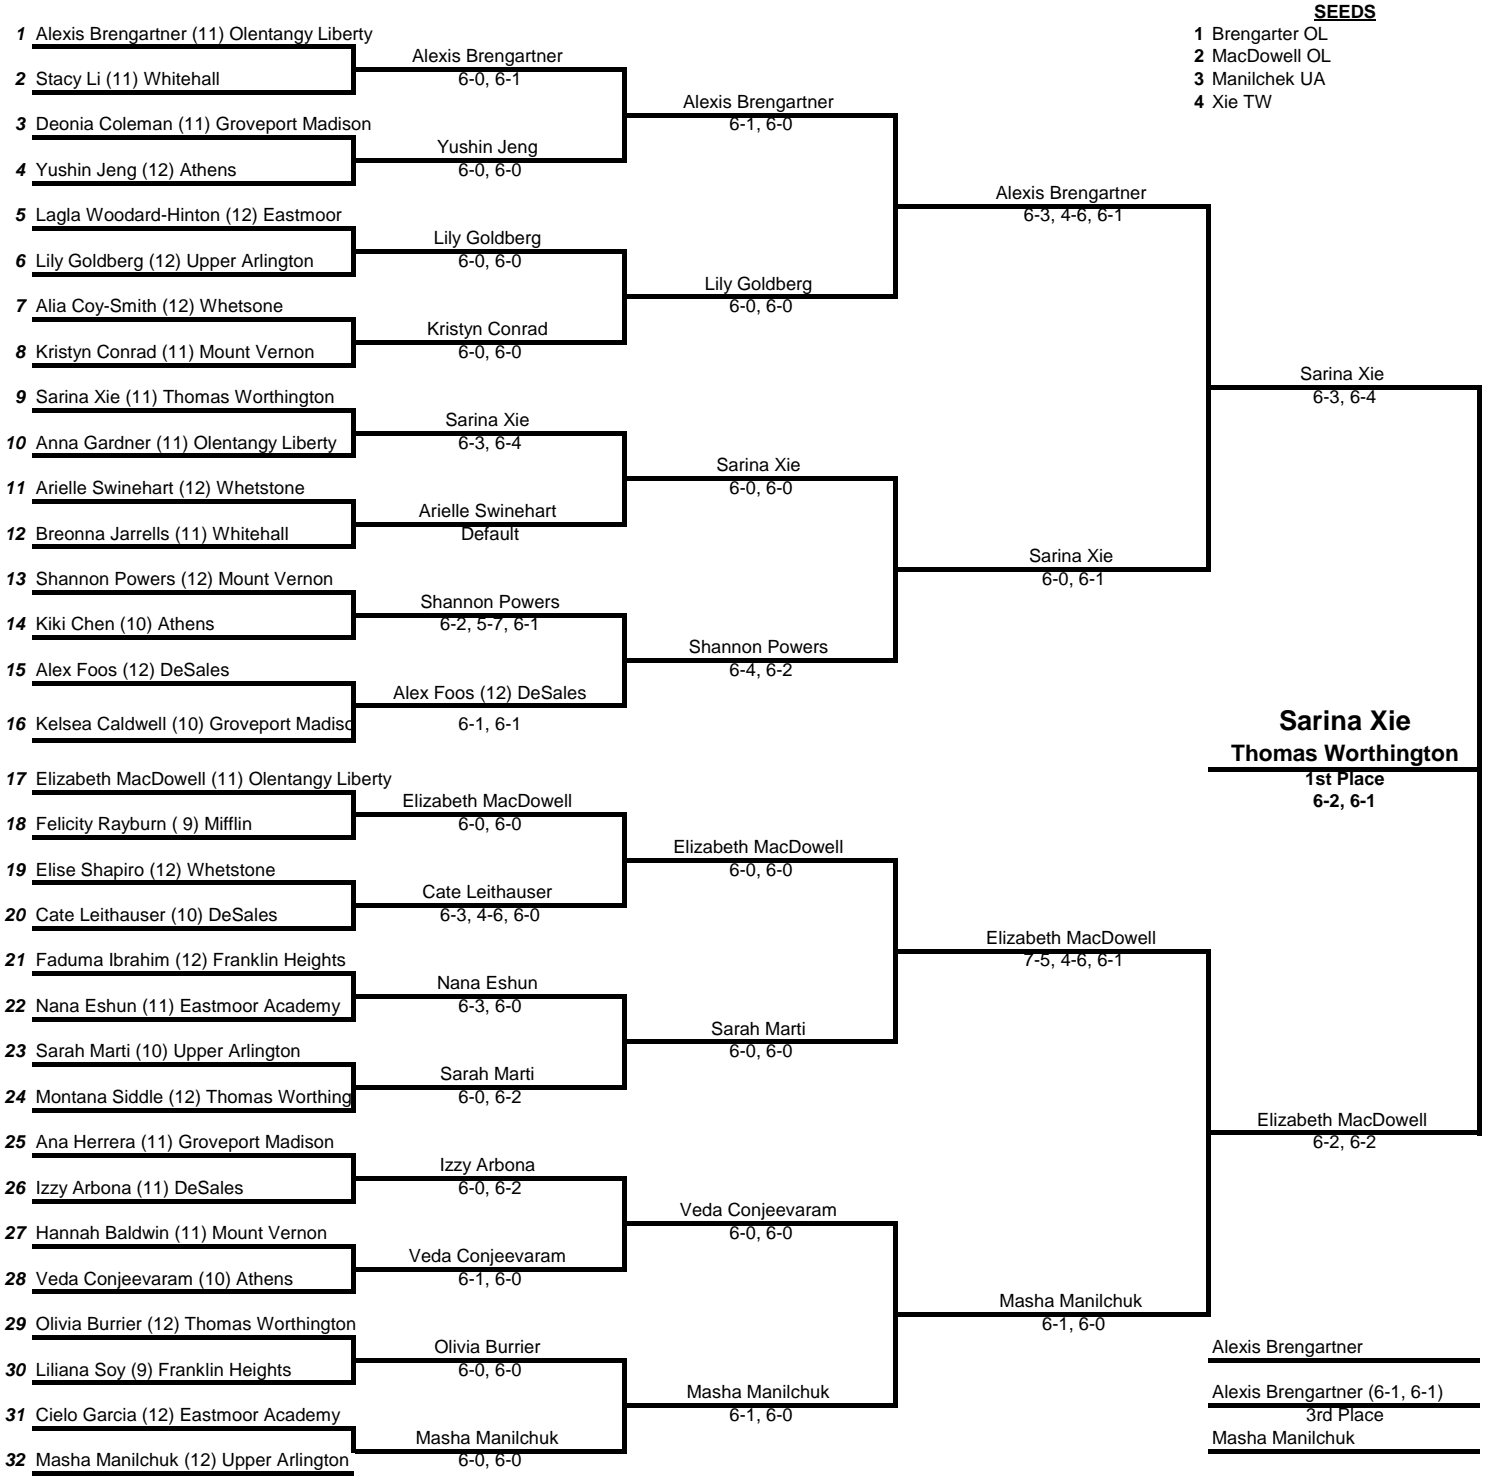

GIRLS 2017 SECTIONAL TENNIS DIVISION I

Upper Arlington Singles Draw

Feed-In Brackets

Feed-In Brackets