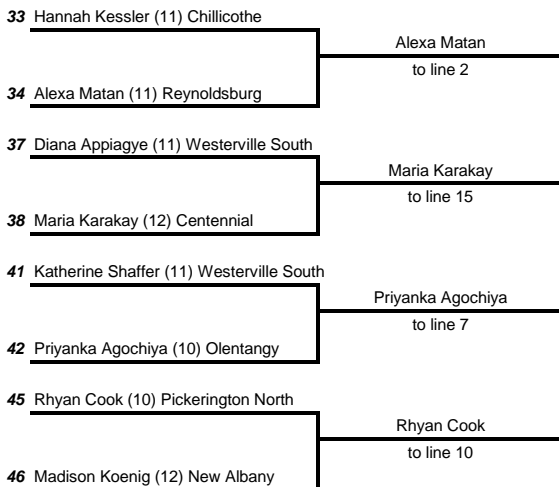

2017 GIRLS SECTIONAL TENNIS DIVISION I

Reynoldsburg Singles Draw

SEEDS

- 1 Zoey Weil (11) Centennial
- 2 Cassie Alcalá (10) Pickerington North
- 3 Kathleen Jones (12) Olentangy
- 4 Claire Ghidotti (12) Bishop Watterson

Feed-in Bracket

Feed-in Bracket