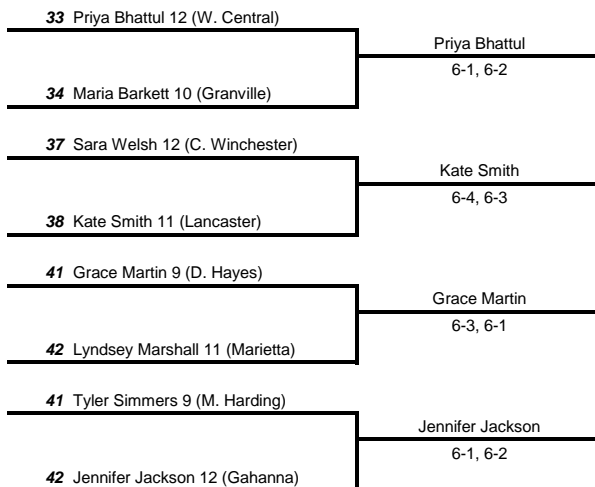

Feed-in Bracket