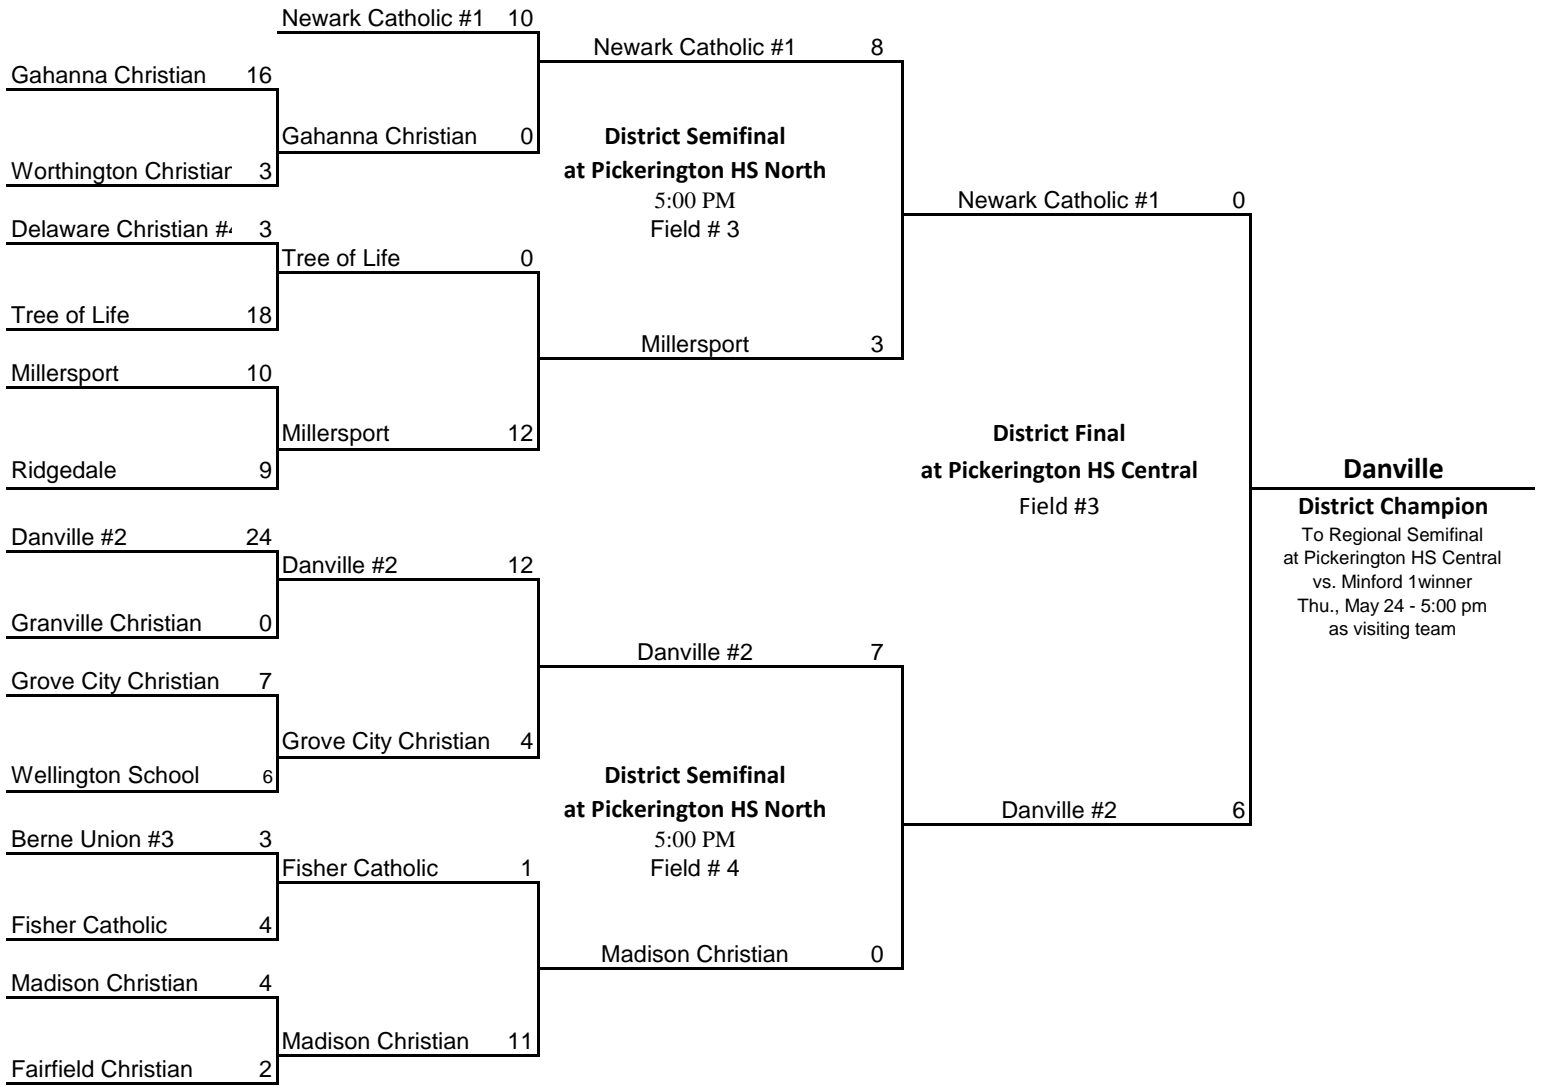

2012 Central District Softball Division IV

Monday, May 7
5:30 PM
home site

Wednesday, May 9
5:30 PM
home site

Monday, May 14
5:00 PM
check bracket for site

Saturday, May 19
10:00 AM
Pickerington Central

* The top team on the bracket is the HOME team, brackets subject to change