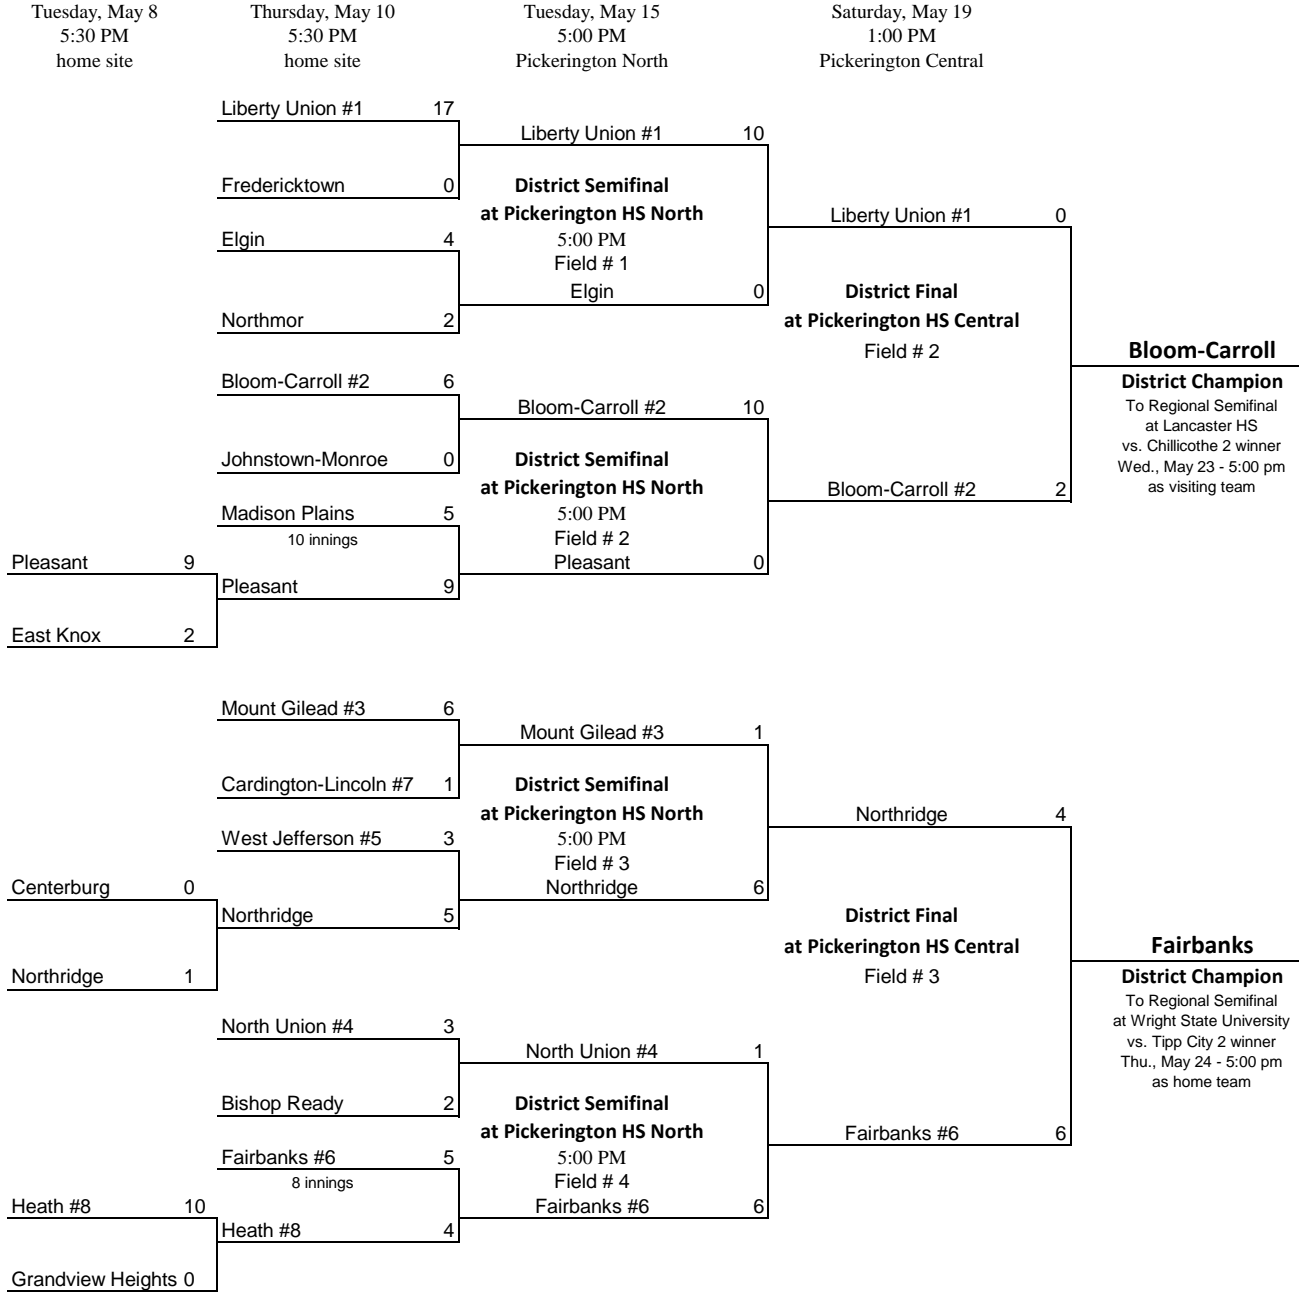

2012 Central District Softball Division III

* The top team on the bracket is the HOME team, brackets are subject to change