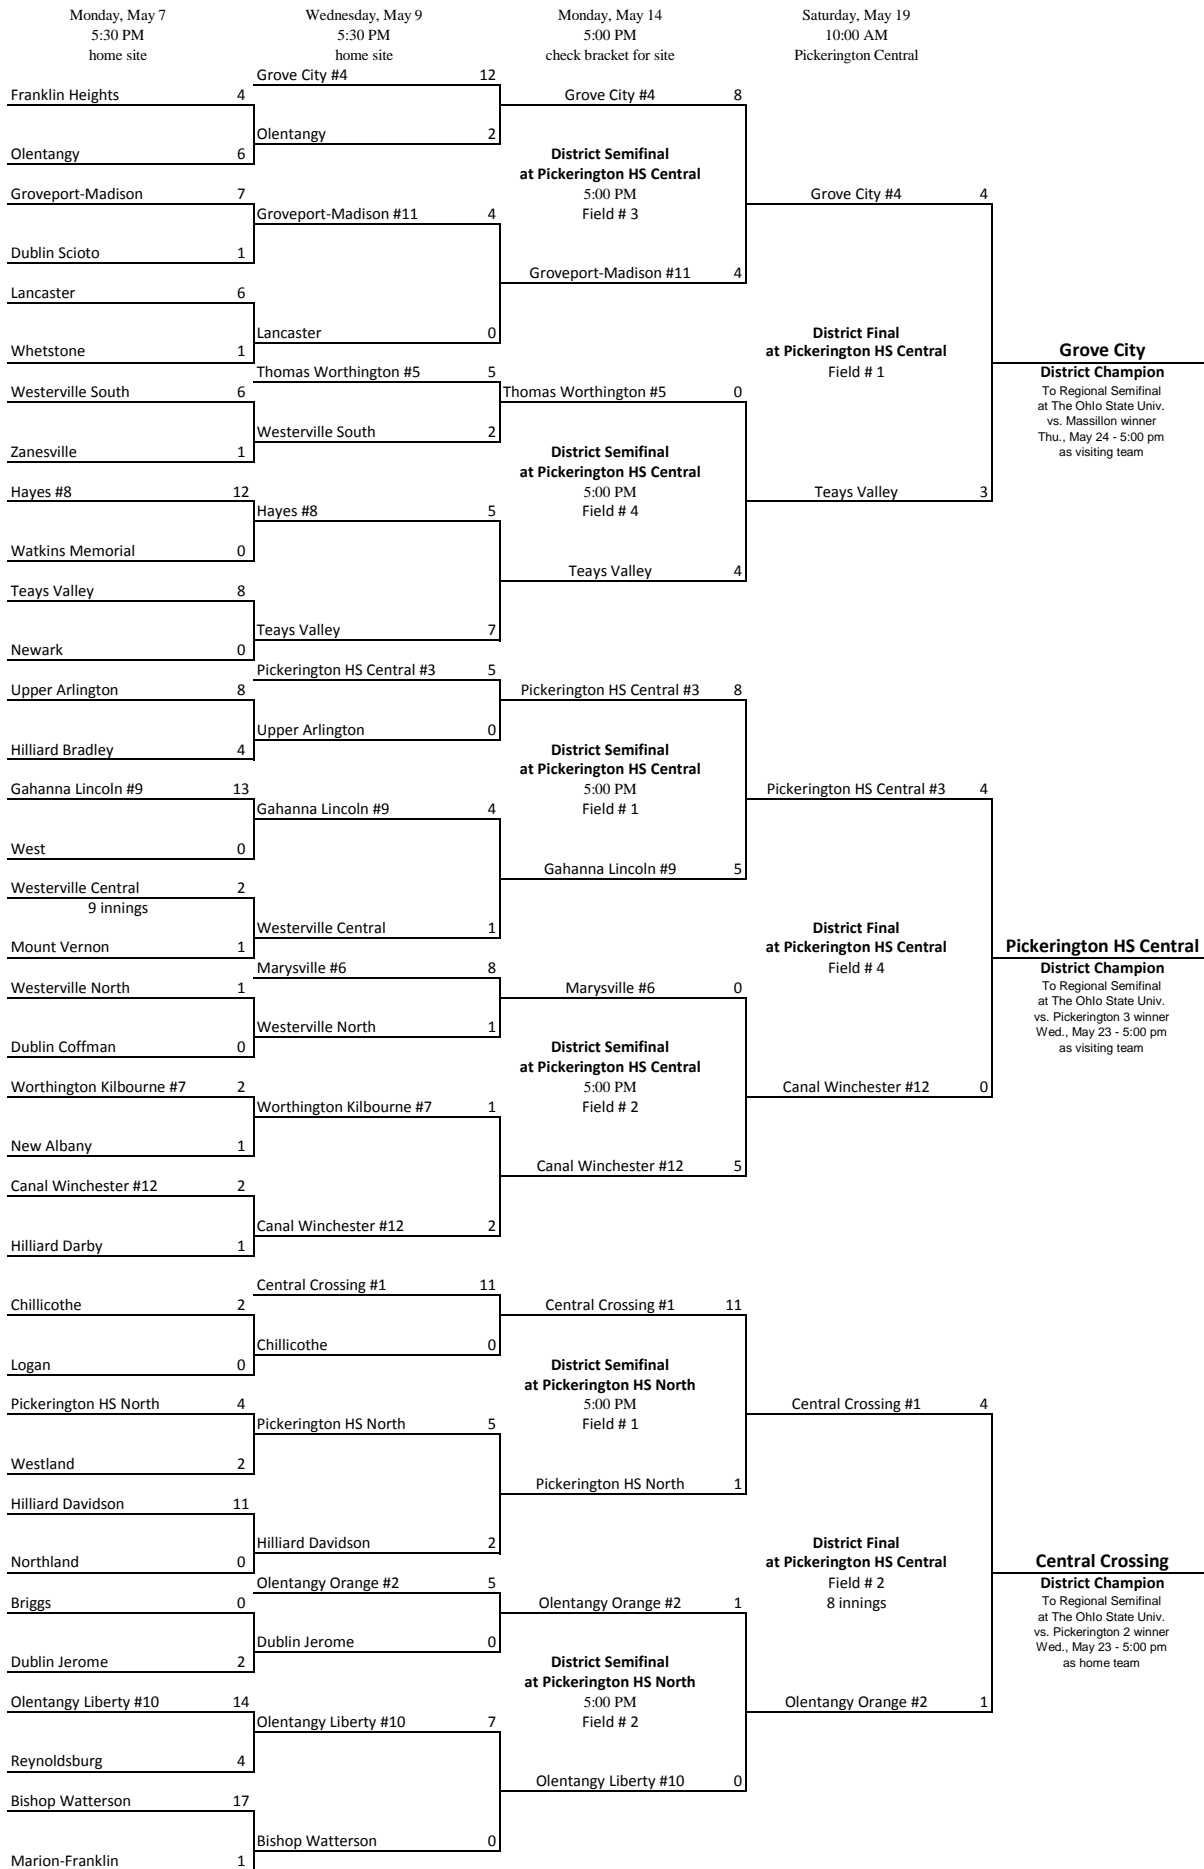

## 2012 Central District Softball Division I

\* The top team on the bracket is the HOME team, brackets subject to change