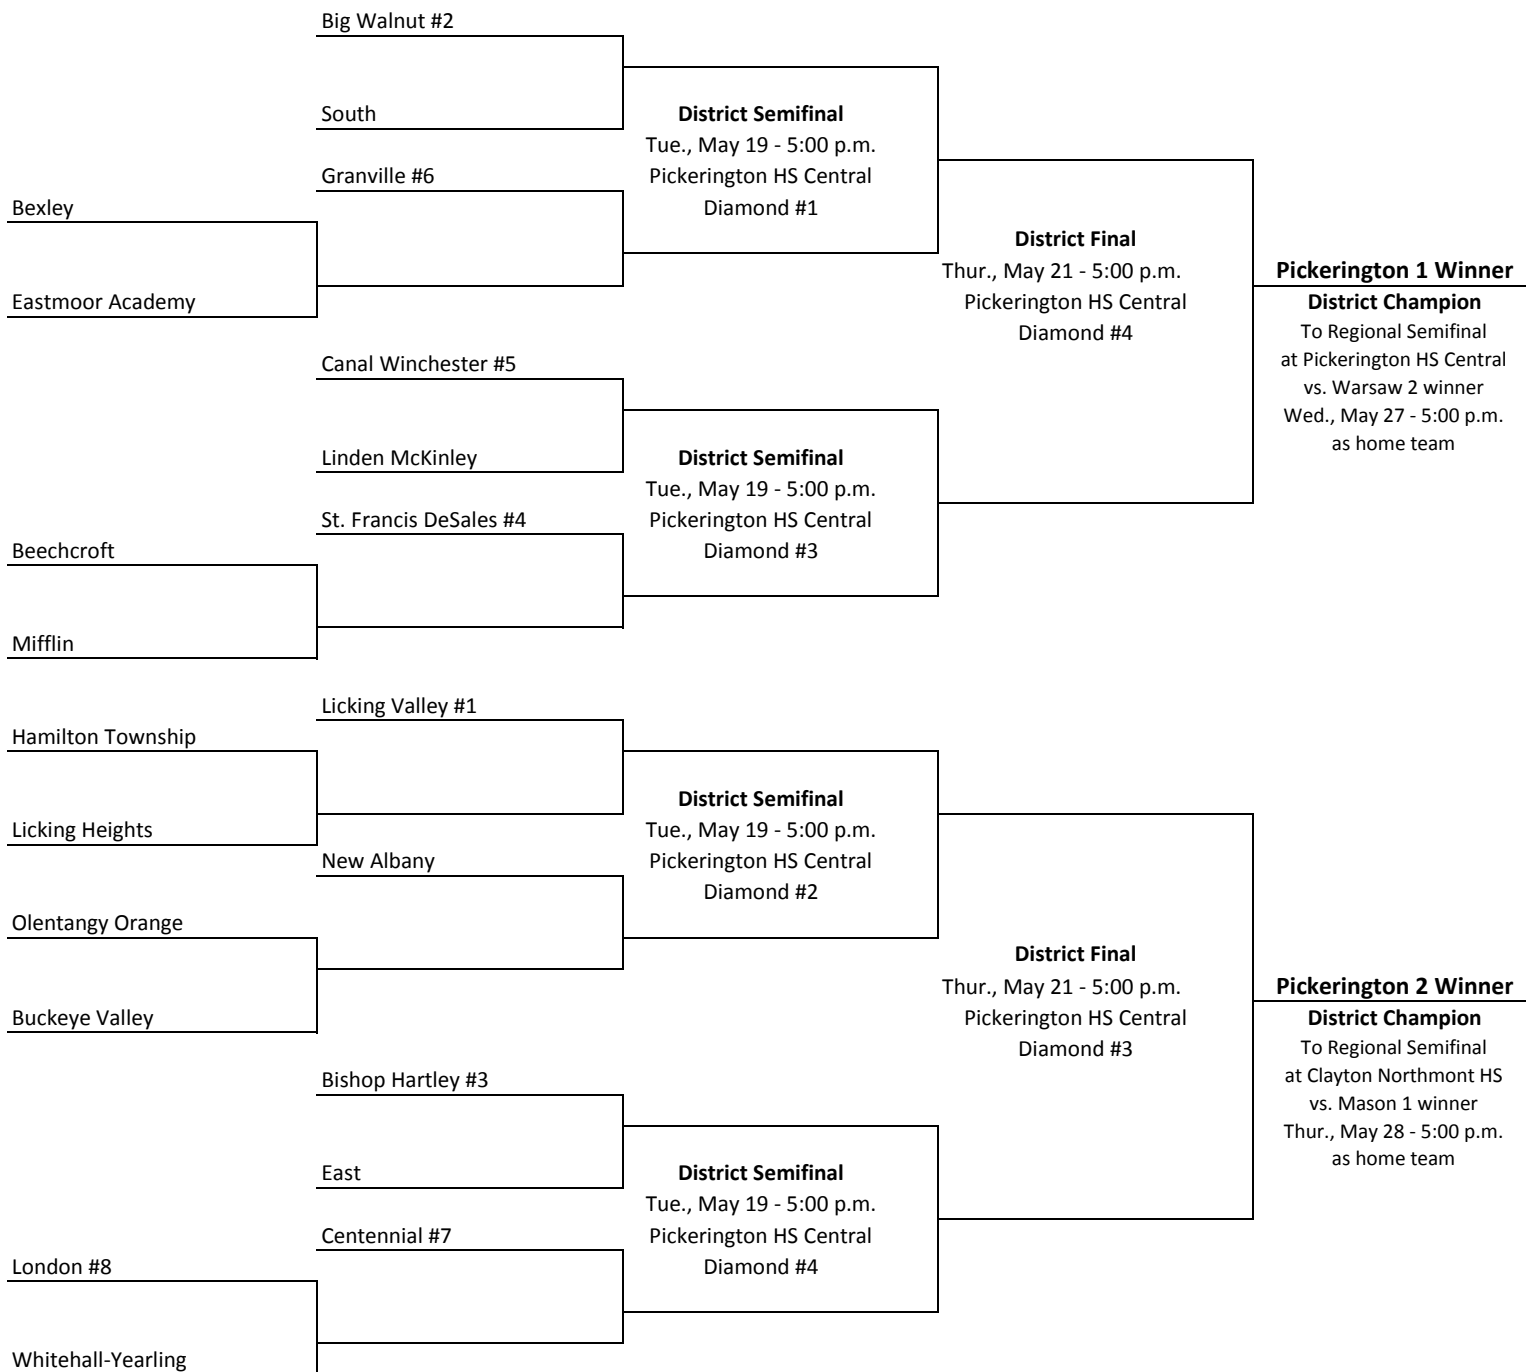

## 2009 OHSAA Central District Softball Tournament - Division II

Home team is the top team on the bracket. Home team is the game site for the first two rounds unless otherwise indicated.

Tue., May 12 - 5:30 p.m.

Thu., May 14 - 5:30 p.m.

**Brackets are subject to change**