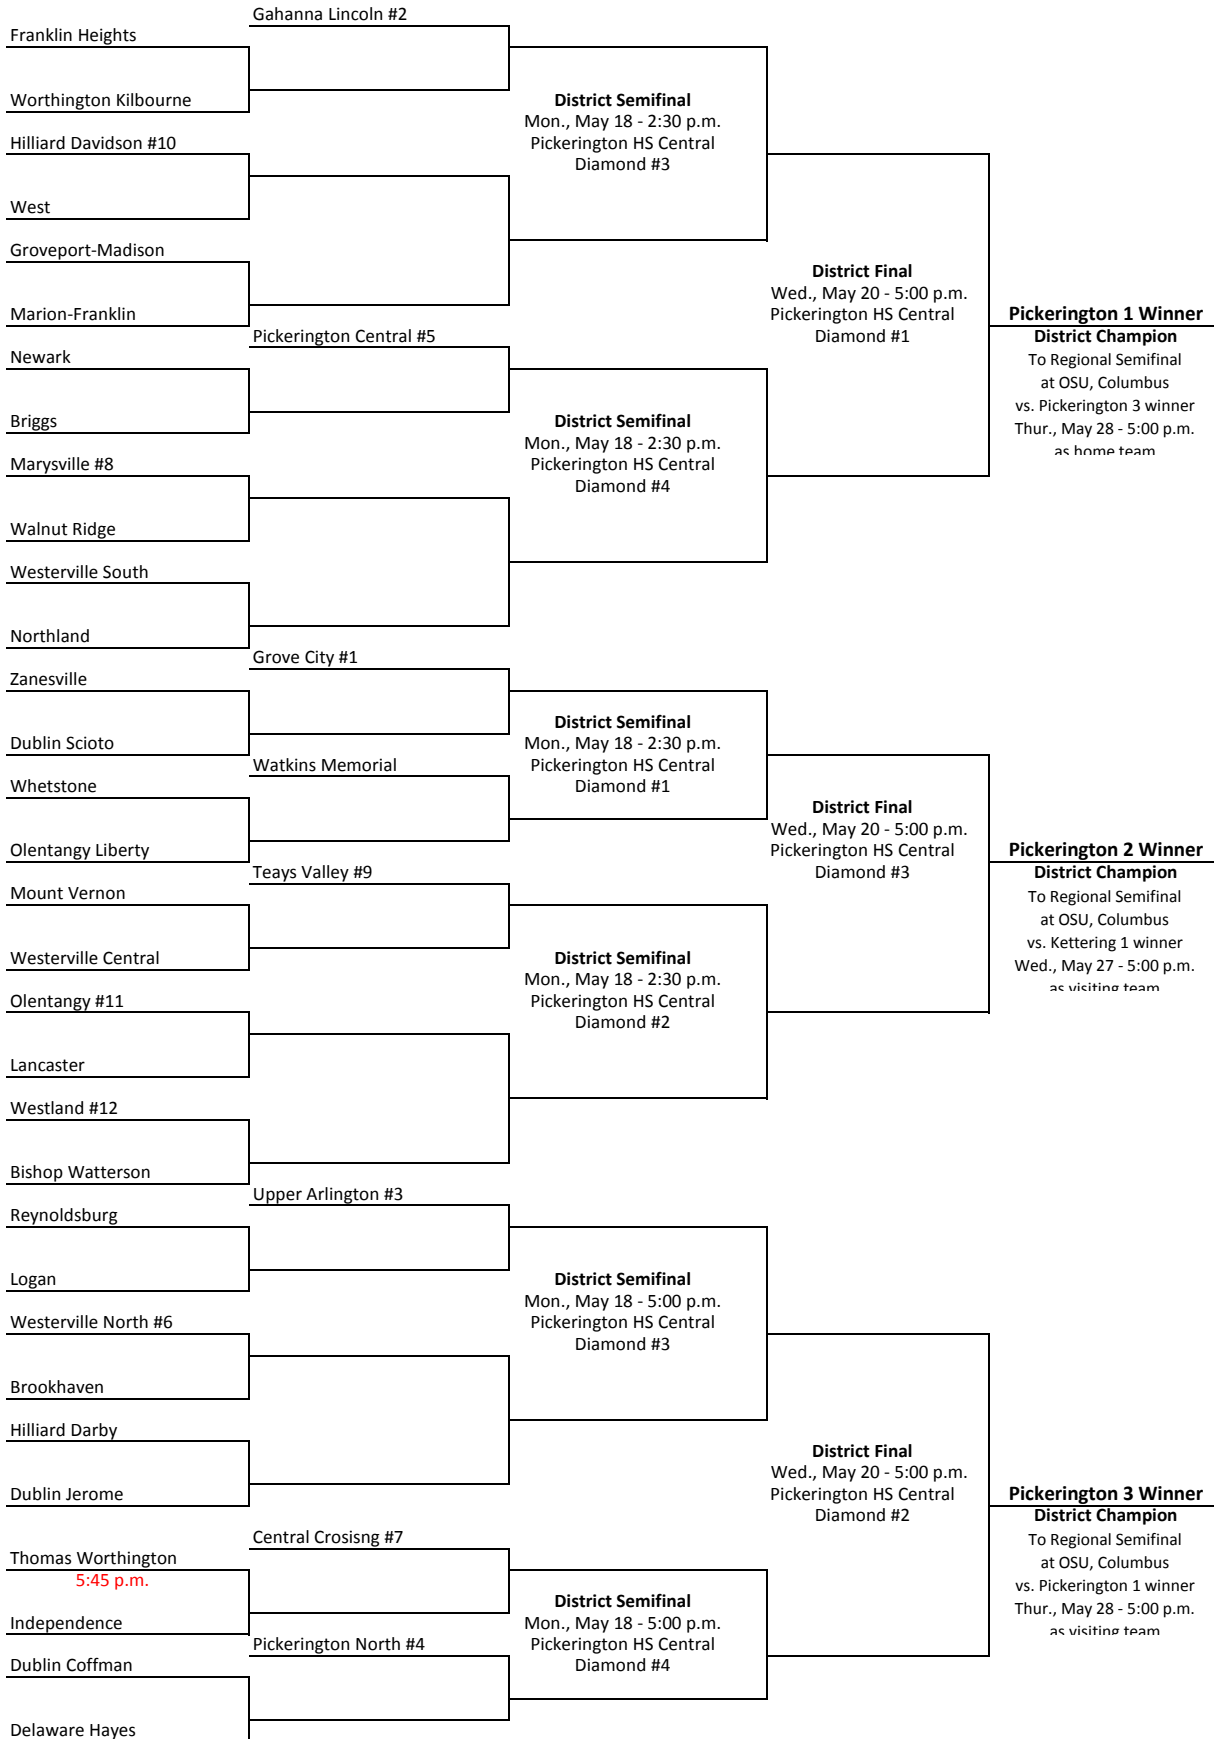

# Division I Central District Softball Tournament 2009

Home team is the top team on the bracket. Home team is the game site for the first two rounds unless otherwise indicated.

Mon., May 11 - 5:30 p.m.

Wed., May 13 - 5:30 p.m.

**Brackets are subject to change**