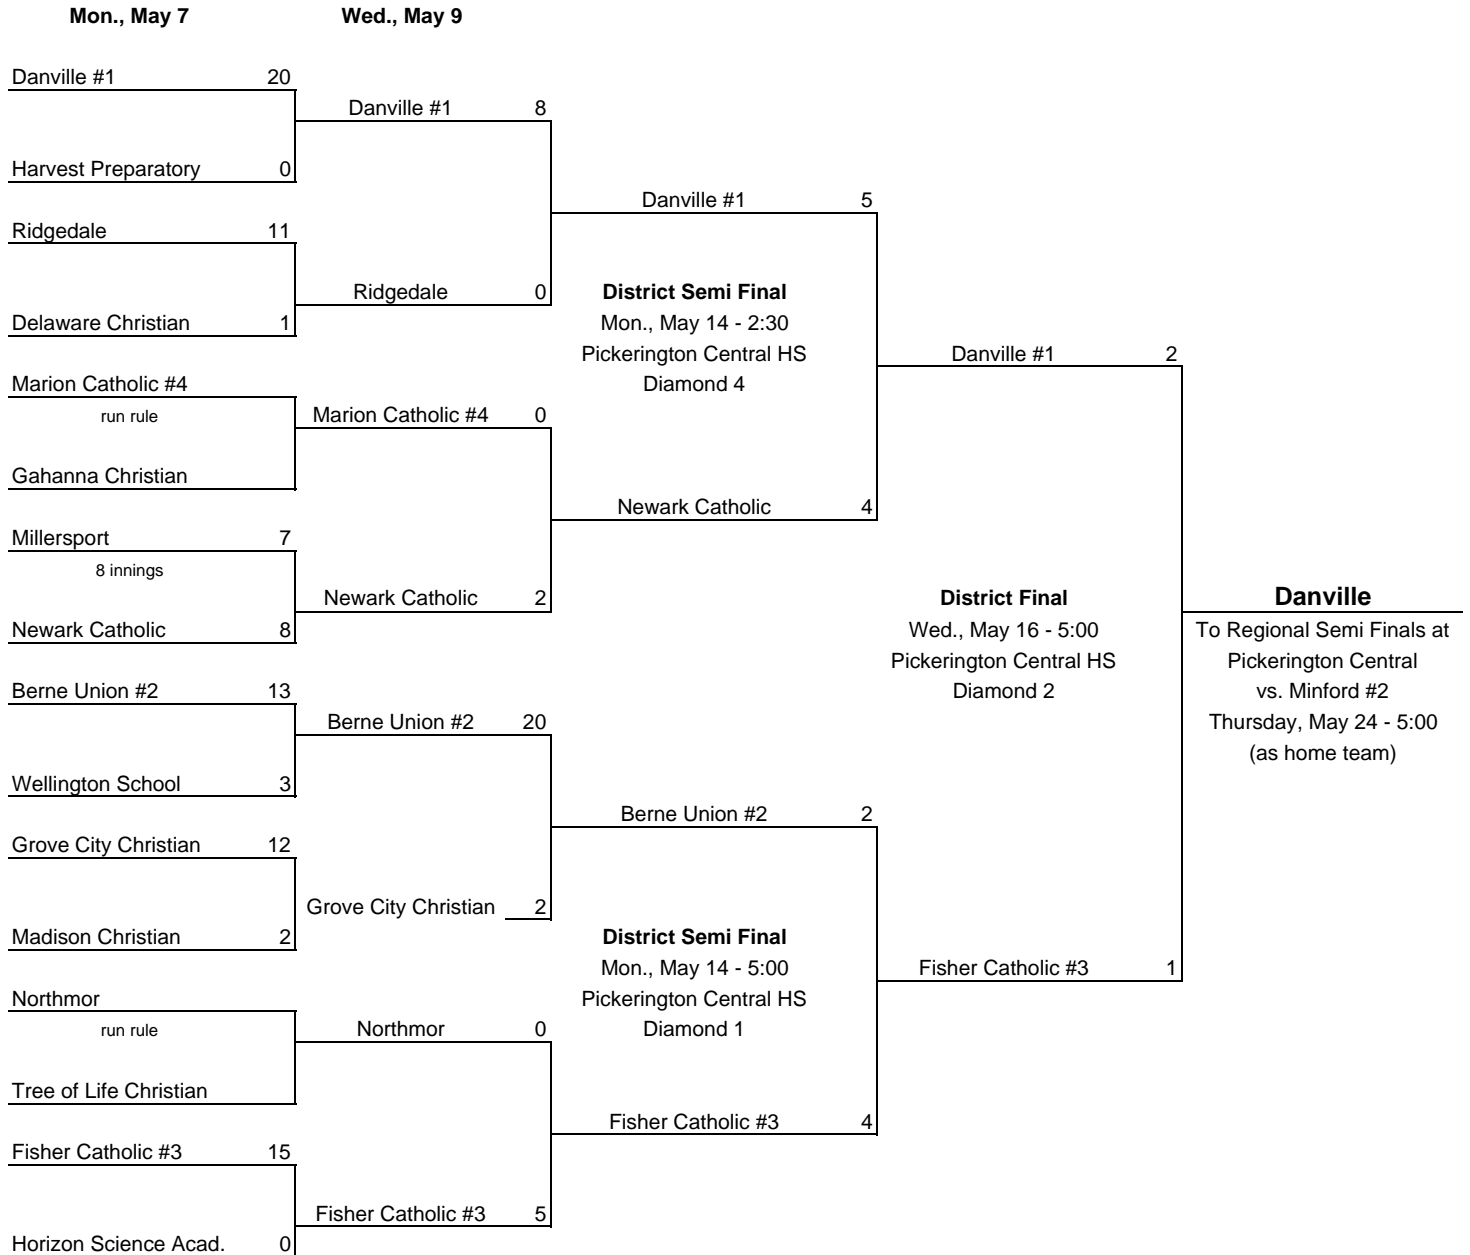

2007 CENTRAL DISTRICT SOFTBALL TOURNAMENT BRACKET  
DIVISION 4

Home team is the top team on the bracket.

Games in the first two rounds will be played at 5:30 on the home field, unless otherwise indicated.

All teams were seeded. Top four seeds are indicated on the bracket.

Diamond Assignment is subject to change