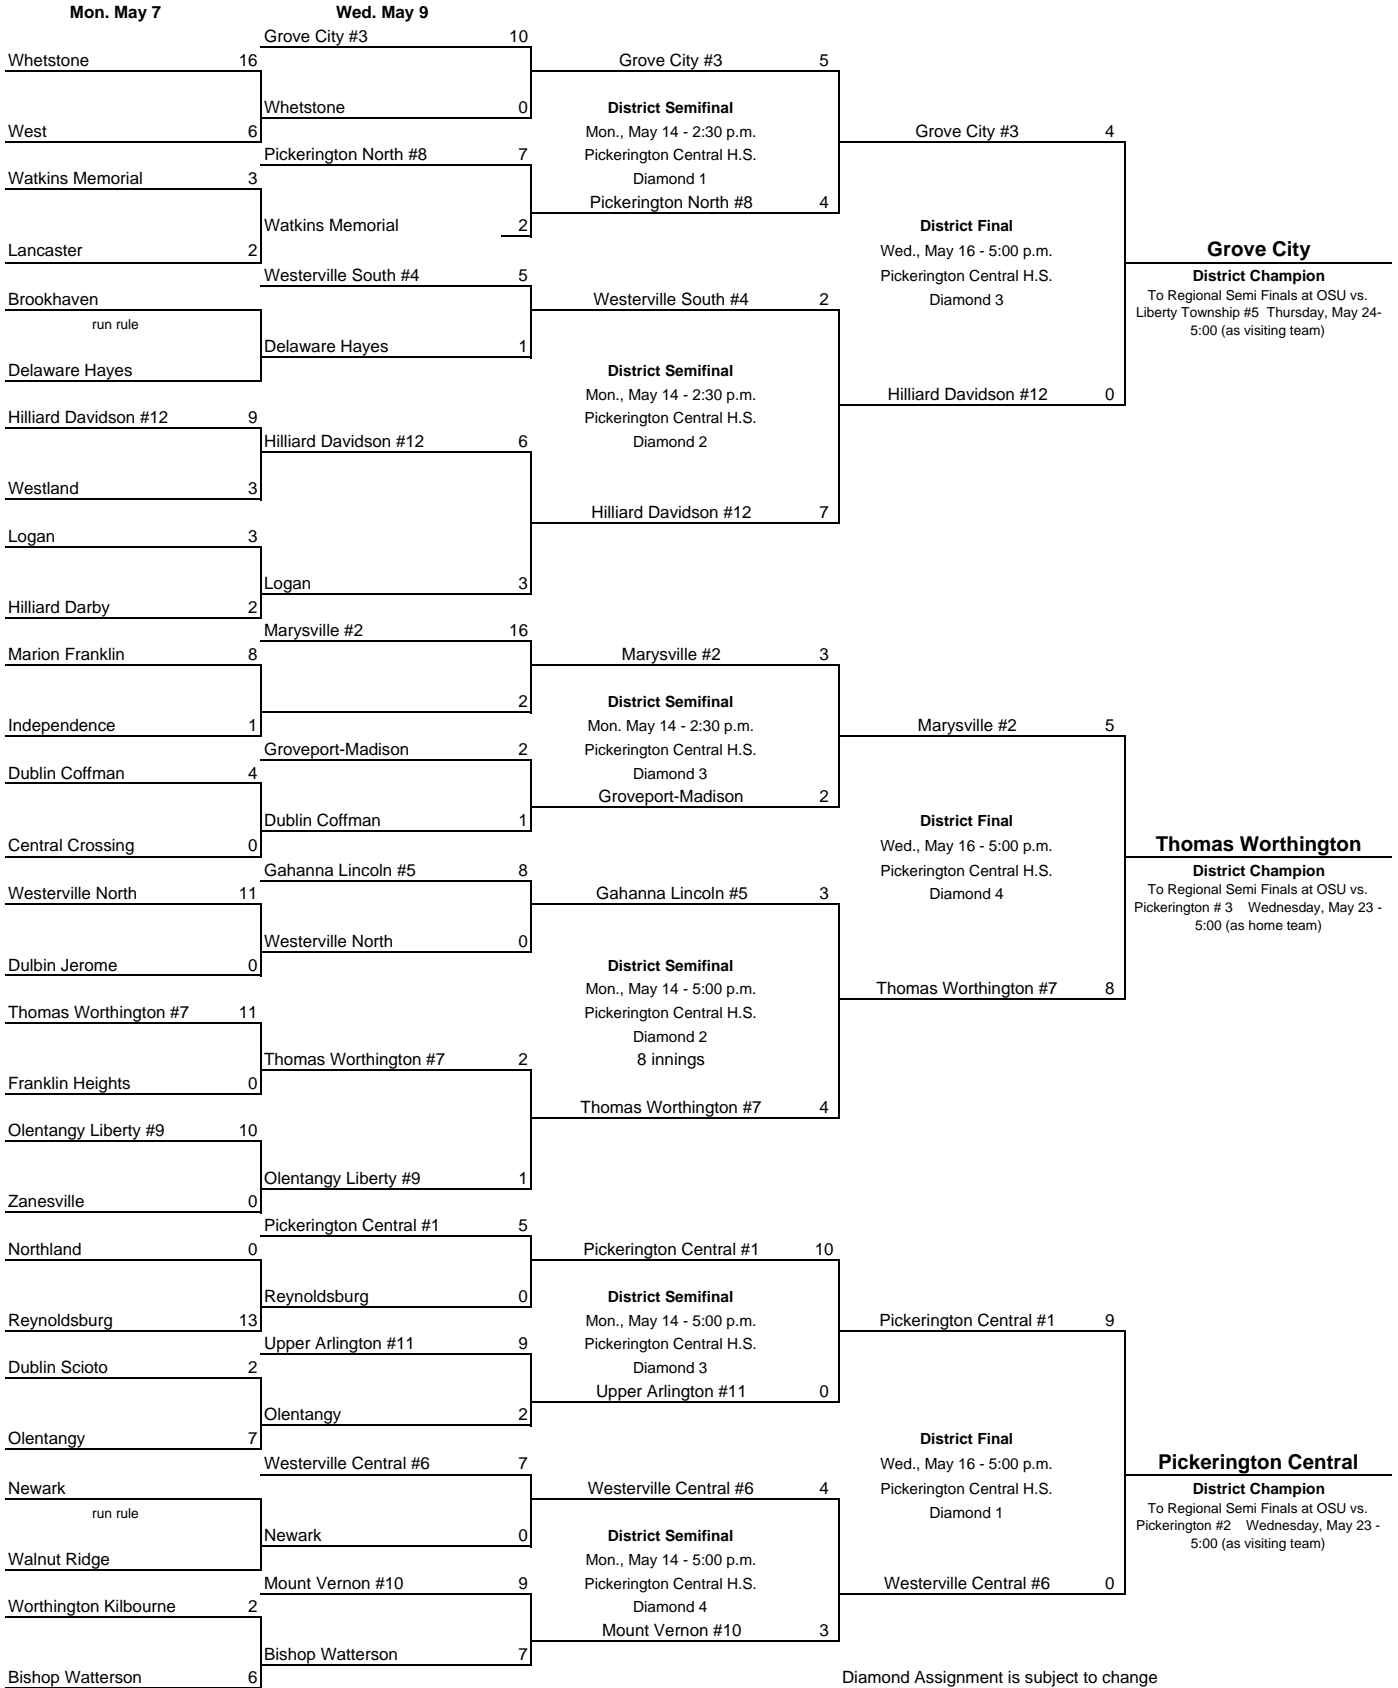

2007 CENTRAL DISTRICT SOFTBALL TOURNAMENT BRACKET
DIVISION 1

Home Team is the top team on the bracket.
Games in the first two rounds will be played at 5:30 on the home field, unless otherwise indicated.

All teams were seeded. Top twelve seeds are indicated on the bracket.

Diamond Assignment is subject to change