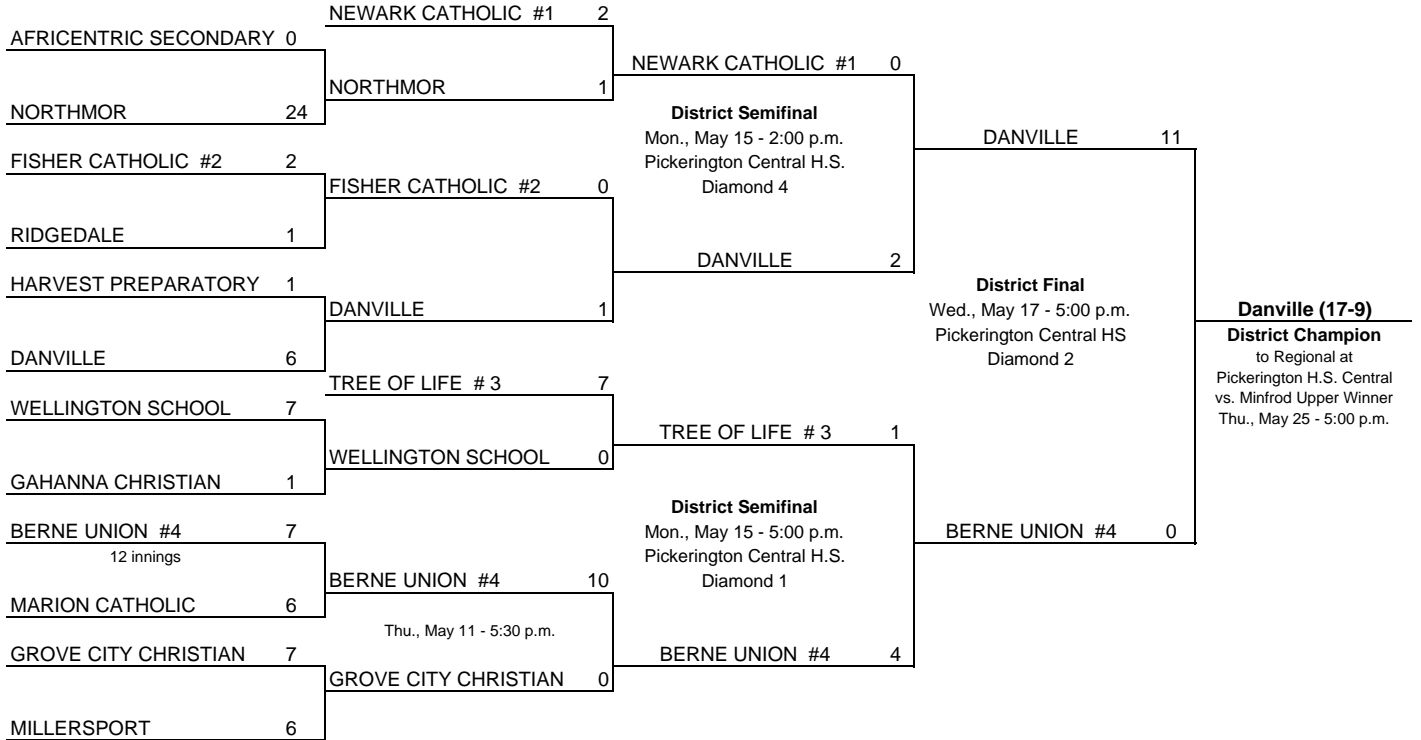

2006 CENTRAL DISTRICT SOFTBALL TOURNAMENT BRACKET
DIVISION 4

Home team is the top team on the bracket.

Games in the first two rounds will be played at 5:30 on the home field, unless otherwise indicated.

Mon., May 8

Wed., May 10

Diamond Assignment is subject to change