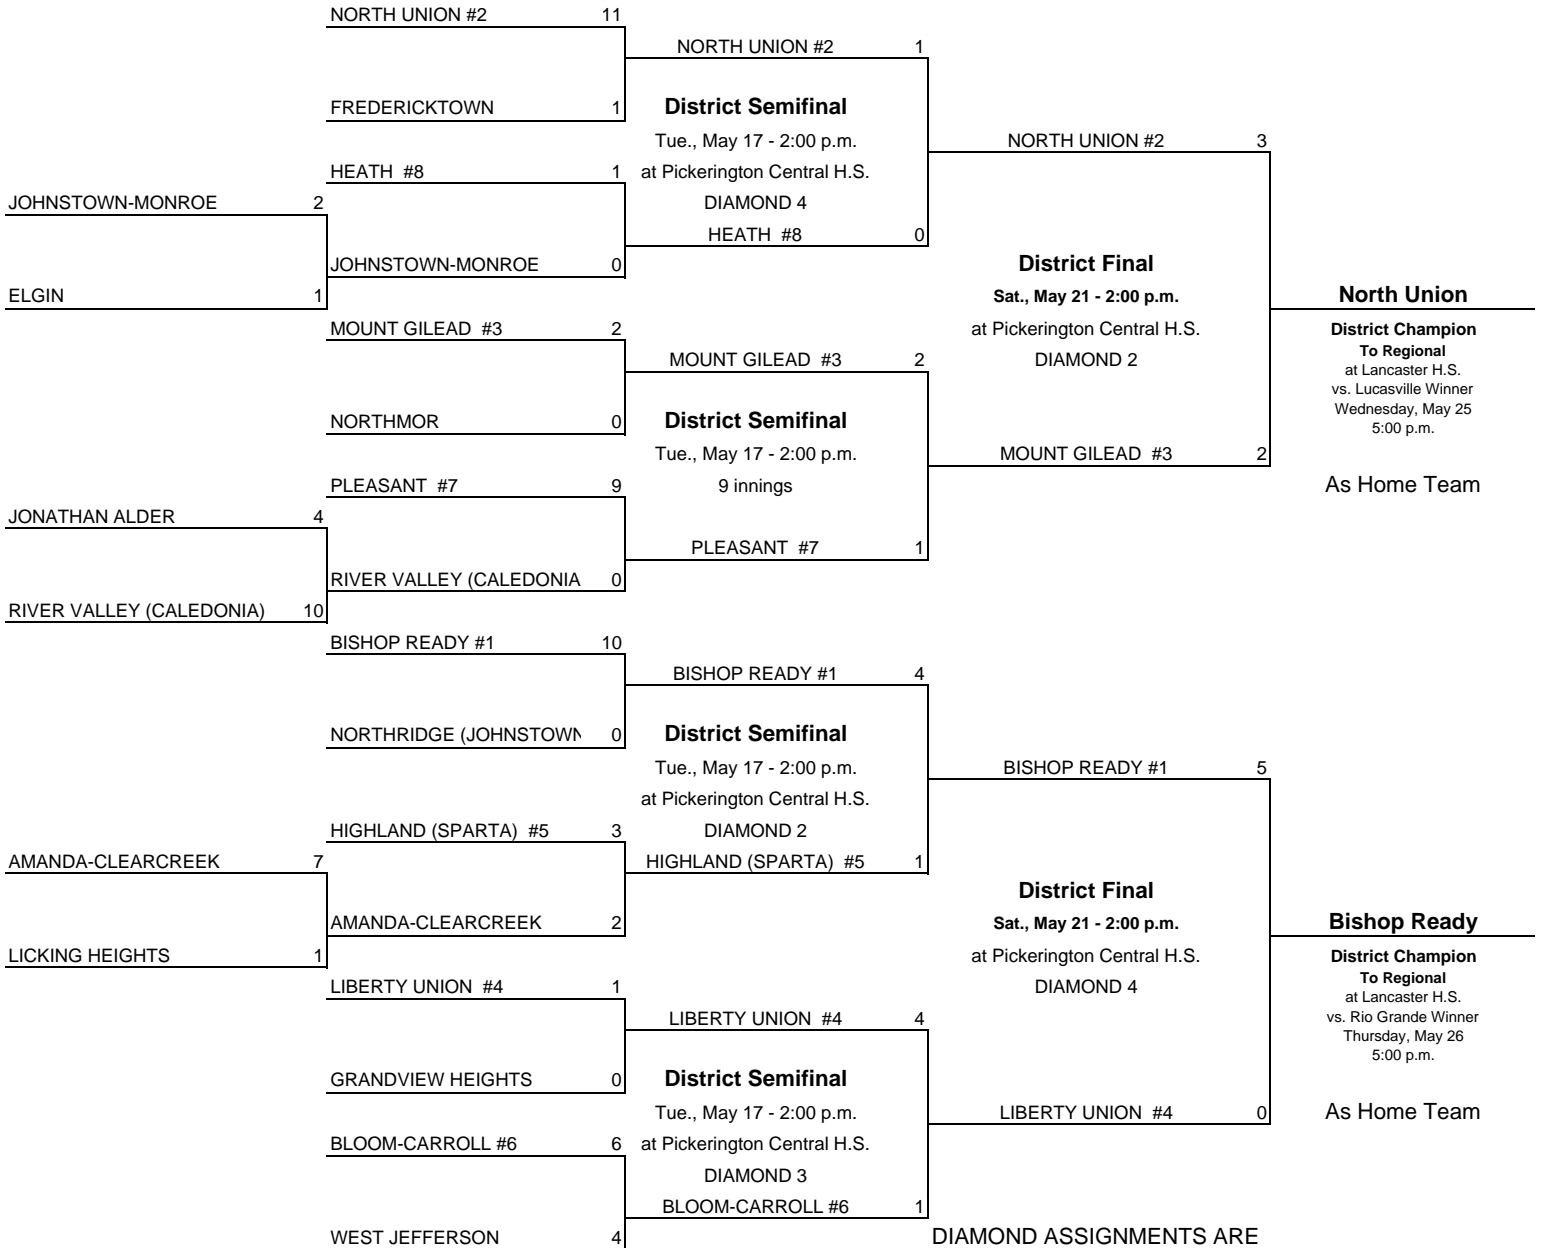

2005 Central District Softball Sectional/District Tournament Brackets
Division III

Home team is the top team on the bracket

Games in the first two rounds will be played at 5:00 p.m. on the home team field unless otherwise indicated

Tuesday, May 10

Thursday, May 12

DIAMOND ASSIGNMENTS ARE
SUBJECT TO CHANGE